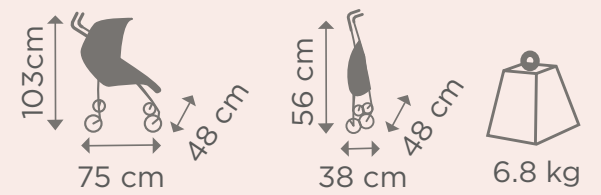

For Premium Strolling.

Flex your way!

FLEX

- Light-weight buggy, ideal for vacations
- Suitable even for newborns, up to 22kg
- One hand folding system
- Auto-stand after folding
- Large extendable hood
- 5-point harness with belt pads
- “Leather” type handle & front bars
- Removable front bar
- Link brake
- Large storage bakset (34 x 34 cm)
- “Book” type folding system