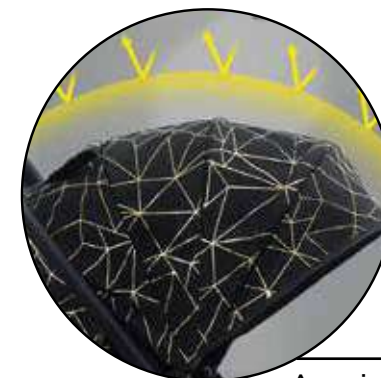

GOLD LINES
01-1001169-02

Removable front bar

Awning with
UPF 50+ protection

"Book"
type folding system