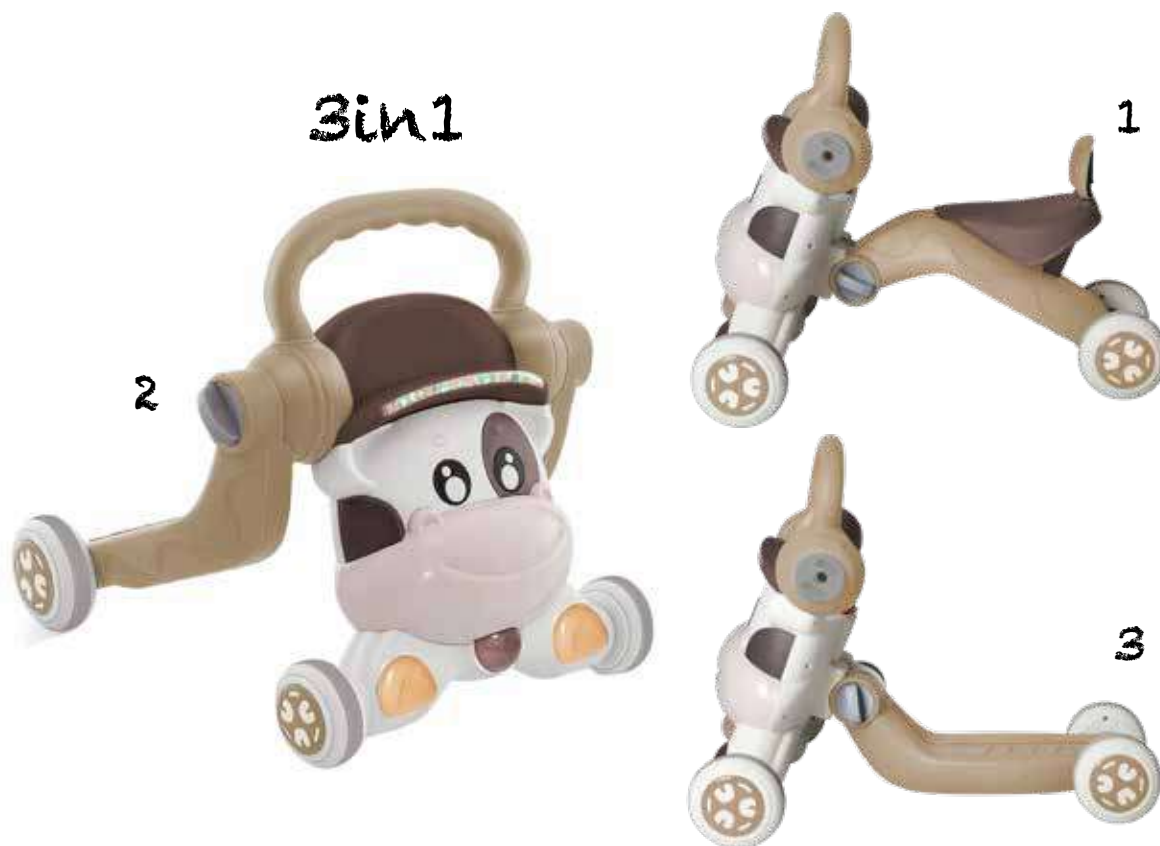

—17cm—
Compact
when folded

BLUE TRIANGLE
01-6006073-09

WALKERS

GREY
01-1111040-01

Adjustable walker wheel

6 non-slip wheels & safety stopper

WALK WITH ME BABY 2IN1

- Educational walker suitable from baby 6 months+ that follows your baby's development!
- 2 functions that enhance your baby's creativity & help develop their motor skills
- It can be used as a regular walker and as an assistance walker for his first steps!
- Develops sense of direction while helping to develop leg muscles!
- Anatomical seat, adjustable in height
- Activity game with sounds and lights
- It is manufactured based on European Specifications EN 71, CE

GROW WITH ME BABY 3IN1

- Educational walker suitable from baby 6 months+ that follows your baby's development!
- 3 functions that enhance your baby's creativity & help develop their motor skills
- It can be used as a walking aid for his first steps, as a balance bike with a comfortable seat and as a scooter!
- Music with sounds and songs
- ON/OFF switch
- Batteries: 3 x 1.5 volt AA (Not included)
- It is manufactured based on European Specifications EN 71, CE

Led lights
with color change

Music & Lights
buttons

BEIGE
01-1111039-01

Adjustable steering wheel height 4 positions

Adjust the speed
to prevent slipping

OUTDOOR

PLAY

2

3

BELLA SPORT 3IN1

- This baby swing toy is specially designed for the child who loves to swing
- Perfect combination of safety and comfort
- Multiple in colors, it is good to draw your kids' attentions
- Suitable for children weighing up to 25 kg
- Seat belts
- Suitable age from 6 month-3 years