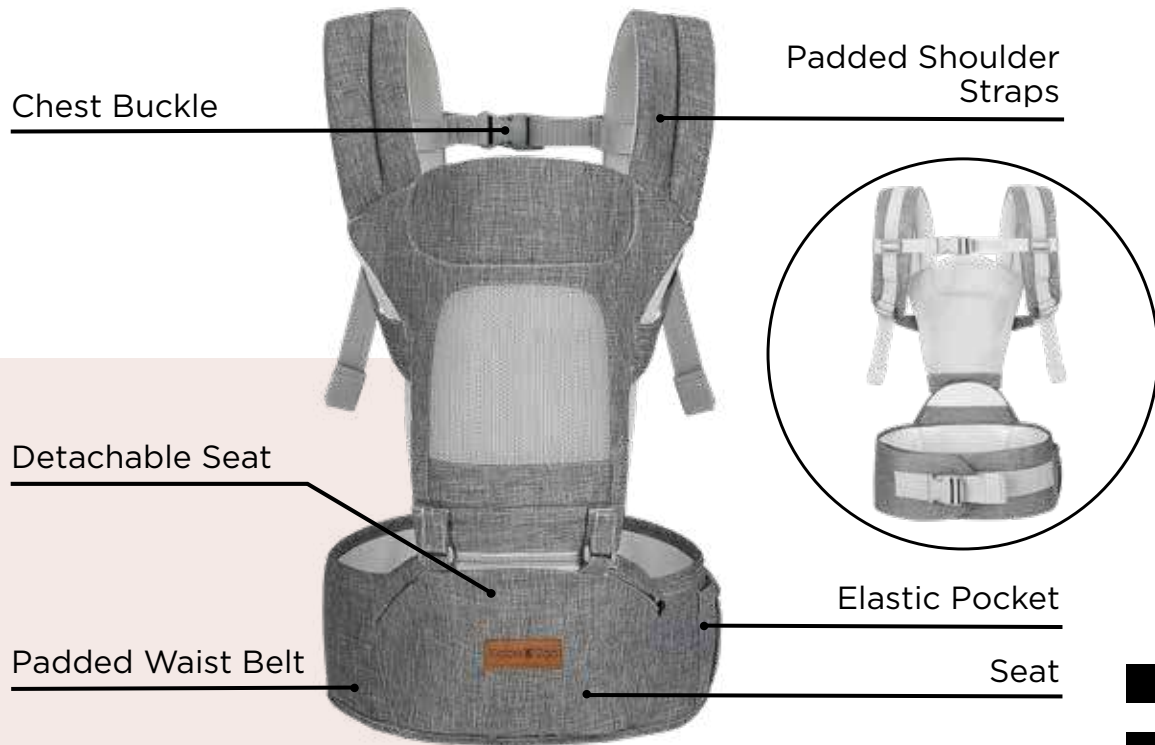

Led lights
with color change

Music & Lights
buttons

BEIGE
01-1111039-01

Adjustable steering wheel height 4 positions

Adjust the speed
to prevent slipping

OUTDOOR

PLAY

2

3

BELLA SPORT 3IN1

- This baby swing toy is specially designed for the child who loves to swing
- Perfect combination of safety and comfort
- Multiple in colors, it is good to draw your kids' attentions
- Suitable for children weighing up to 25 kg
- Seat belts
- Suitable age from 6 month-3 years

1

MULTI

01-9009106-01

CHARCOAL
01-2002321-01

SAND
01-2002321-02

BABY CARRIER 2GO PLUS 9IN1

- This carrier can be worn on the front, back, or side. And your baby can face forward or towards you
- Ergonomically designed to help baby's hips develop correctly
- Specifically designed to prevent one of the main causes of adult back pain, providing comfort and security for both adult and child
- Recommended by back specialist
- Wide straps to distribute the weight and protect the user's neck
- The carrier can be detached from the seat with a simple zip and used as hip support for you as your little one grows
- Easily assembled, the carrier distributes weight perfectly and comfortably for both the adult and baby
- Breathable 3d grid design
- Side pocket

SAND
01-2002313-02

CHARCOAL
01-2002313-01

BABY CARRIER 2GO 5IN1

- This carrier can be worn on the front, back, or side. And your baby can face forward or towards you
- Ergonomically designed to help baby's hips develop correctly
- Specifically designed to prevent one of the main causes of adult back pain, providing comfort and security for both adult and child
- Recommended by back specialist
- Wide straps to distribute the weight and protect the user's neck
- The carrier can be detached from the seat with a simple zip and used as hip support for you as your little one grows
- Easily assembled, the carrier distributes weight perfectly and comfortably for both the adult and baby
- Breathable 3d grid design
- Side pocket