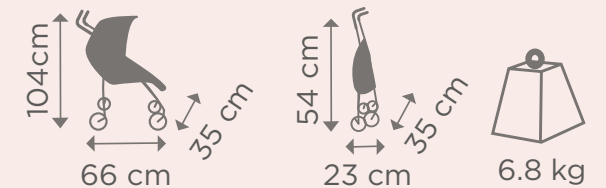

STAR

- A lightweight folding stroller to meet the needs of baby travel
- Suitable even for newborns, up to 15kg
- One hand folding system
- With telescopic pull rod
- Large extendable hood
- 5-point harness with belt pads
- One foot double brake
- Removable front bar
- Double window ventilation system
- Large storage bakset
- “Book” type folding system

Portable suitcase handle bar