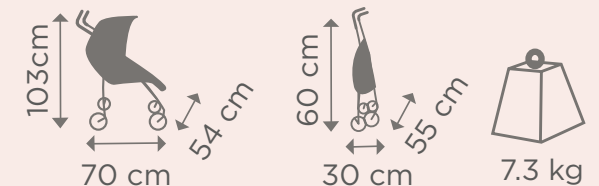

So Smart, so Magic...

Up mesh
insert for maximum
air flow

DESERT
01-1001170-01

LUX

- Kiddo “magic” stroller that closes on itself, thanks to the innovative gravity automatic closure. Just press the button on the handle and fold it into a compact self-standing package perfect for travelling
- Light-weight buggy, ideal for vacations
- Suitable even for newborns, up to 22kg
- Auto-stand after folding
- Large extendable hood
- 5-point harness with belt pads
- “Leather” type handle & front bars
- Removable front bar
- Link brake
- Large storage bakset
- “Book” type folding system