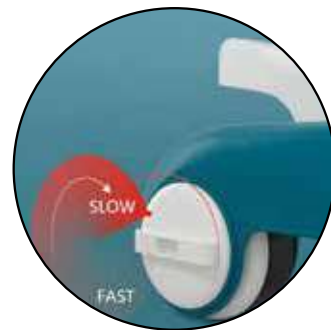

—17cm—
Compact
when folded

BLUE TRIANGLE
01-6006073-09

WALKERS

GREY
01-1111040-01

Adjustable walker wheel

6 non-slip wheels & safety stopper

WALK WITH ME BABY 2IN1

- Educational walker suitable from baby 6 months+ that follows your baby's development!
- 2 functions that enhance your baby's creativity & help develop their motor skills
- It can be used as a regular walker and as an assistance walker for his first steps!
- Develops sense of direction while helping to develop leg muscles!
- Anatomical seat, adjustable in height
- Activity game with sounds and lights
- It is manufactured based on European Specifications EN 71, CE